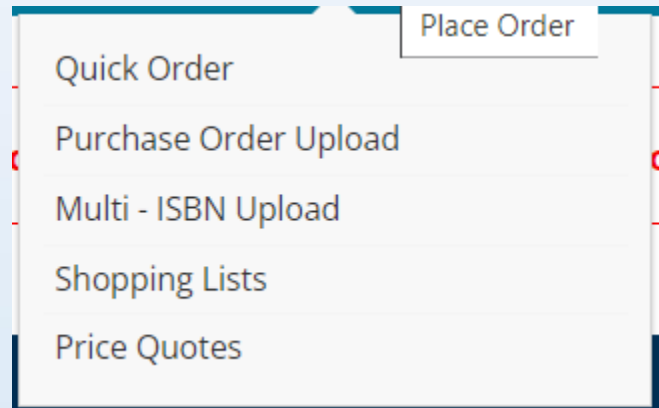

Using any ordering option on OASIS,
add at least one item to the Cart